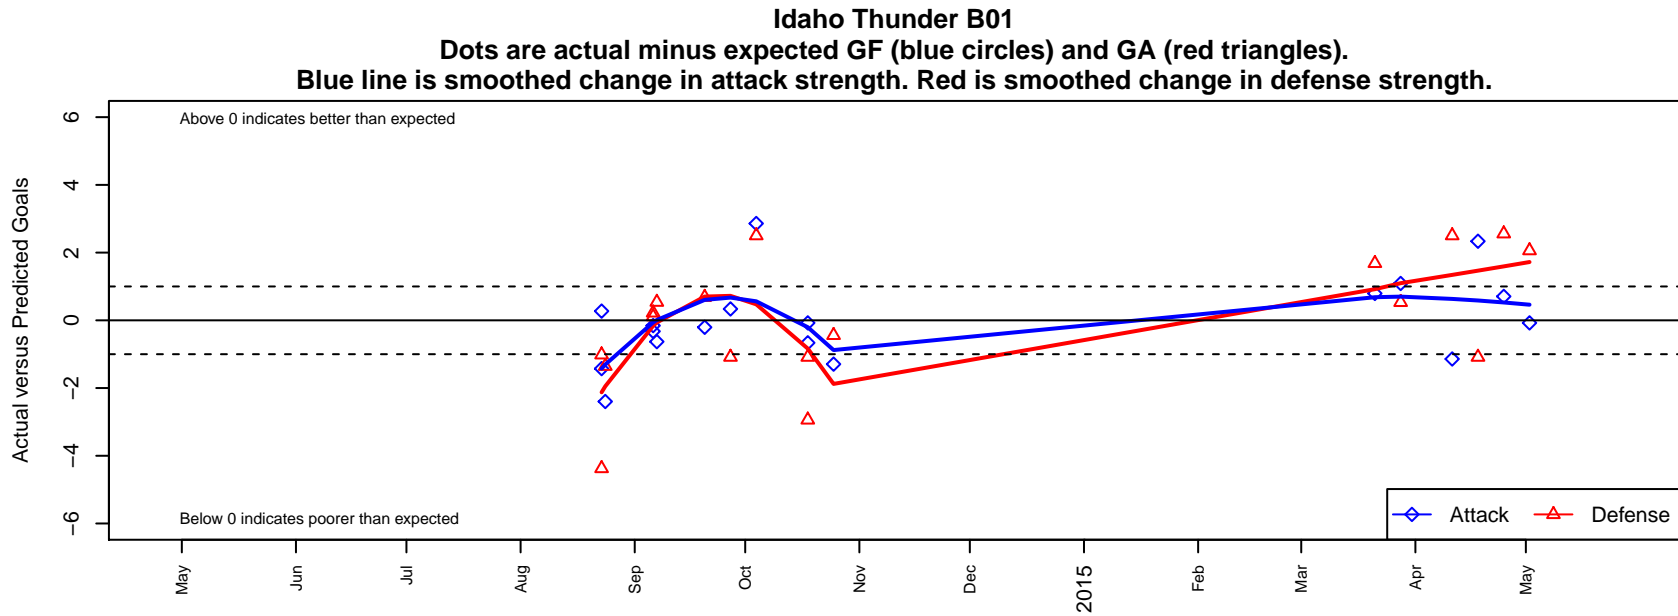

**attack and defense variance (black dot)
relative to other teams
and top 10 in region**

**attack and defense rating
relative to others at age
and all opponents in last 13 months**

Idaho Thunder B01

Idaho Thunder
Post Falls, ID
B01 total strength=592
attack=0.7 defense=0.34
fall league = NWL BU13
spr league = Spr NWL BU13
notes= Sater 2014

alt names used:
BU13 IDAHO THUNDER-SATER
Idaho Thunder [B01]
IDAHO THUNDER FC-SATER (USA)
IDAHO THUNDER-SATER
Idaho Thunder - U13 Boys

Venues played:
2014 River City Challenge U13
2014 Pend Oreille Cup BU13
2014 NWL BU13
2014 Spr NWL BU13