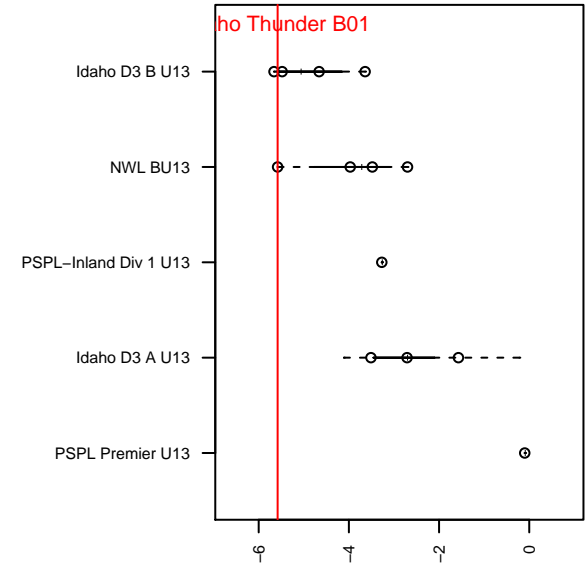

Idaho Thunder B01

Idaho Thunder
 Post Falls, ID
 B01 total strength=592
 attack=0.7 defense=0.34
 fall league = NWL BU13
 spr league = Spr NWL BU13
 notes= Sater 2014

alt names used:
 BU13 IDAHO THUNDER-SATER
 Idaho Thunder [B01]
 IDAHO THUNDER FC-SATER (USA)
 IDAHO THUNDER-SATER
 Idaho Thunder - U13 Boys

Venues played:
 2014 River City Challenge U13
 2014 Pend Oreille Cup BU13
 2014 NWL BU13
 2014 Spr NWL BU13

**attack and defense variance (black dot)
relative to other teams
and top 10 in region**

**attack and defense rating
relative to others at age
and all opponents in last 13 months**